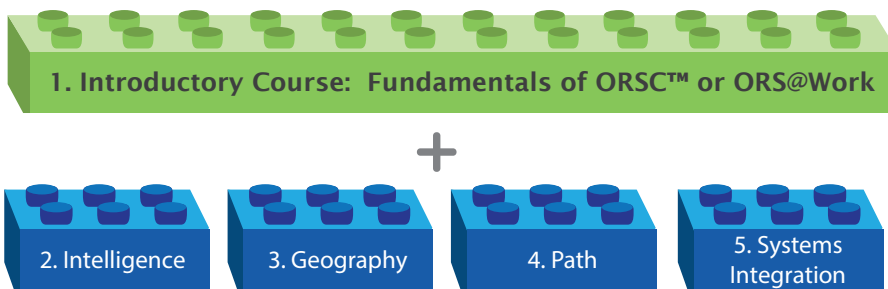

ORSC SERIES = 84 ICF CCEs

ORSC SERIES

San Francisco Bay Area, CA

*Pre-requisite: Completion of **ORS@Work** or **ORSC™ Fundamentals***

ORSC™ Intelligence
May 15-17, 2020

ORSC™ Geography
June 26-28, 2020

ORSC™ Path
July 24-26, 2020

ORSC™ Systems Integration
TBD

*Course dates may be subject to change.

TO REGISTER:

CALL: 866-435-5939 **EMAIL:** info@crrglobal.com

We look forward to having you join us!